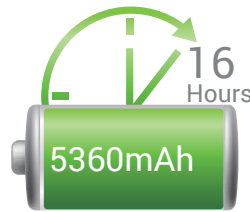

7 Technological Upgrades

- ·Wi-Fi6 Ready technology, internet speed is increased by 2-3 times
- ·5360mAh High-capacity battery, long standby battery for 16 hours
- ·4-inch bright screen, readable under the sunlight
- ·Front scanning indicator light design, precise response, improved work efficiency
- ·The speaker at the bottom can reach a volume of 105dB, and the reminder sound in noisy environments is still clear and bright.
- ·The industrial IMD keyboard has been designed for 5 years of durability; the Enter key is enlarged for finger positioning easily; 2 shortcut keys are customized for convenience.
- ·IP67 dustproof and waterproof, 2 m drop to concrete. With the highest level of protection, it is easy to handle when it is in contact with water, dust, and falls.

Options and accessories convenient expansion to meet a variety of conditions