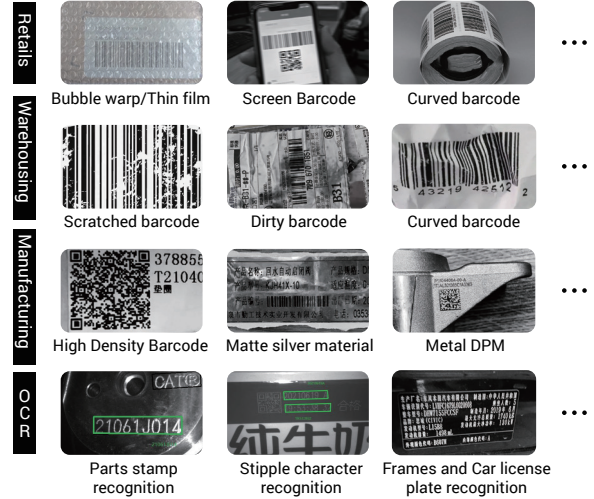

## 3 Technological Innovations

Hot-swappable batteries allow battery replacement without shutting down, preventing work interruptions and data loss

NFC design on the top, high-convenient reading cards

Core technology for AI Scanning, accurate and fast identification

·AI+ new generation scanning technology, the performance is improved by 2-3 times

·AI+OCR increases recognition speed by 2 times